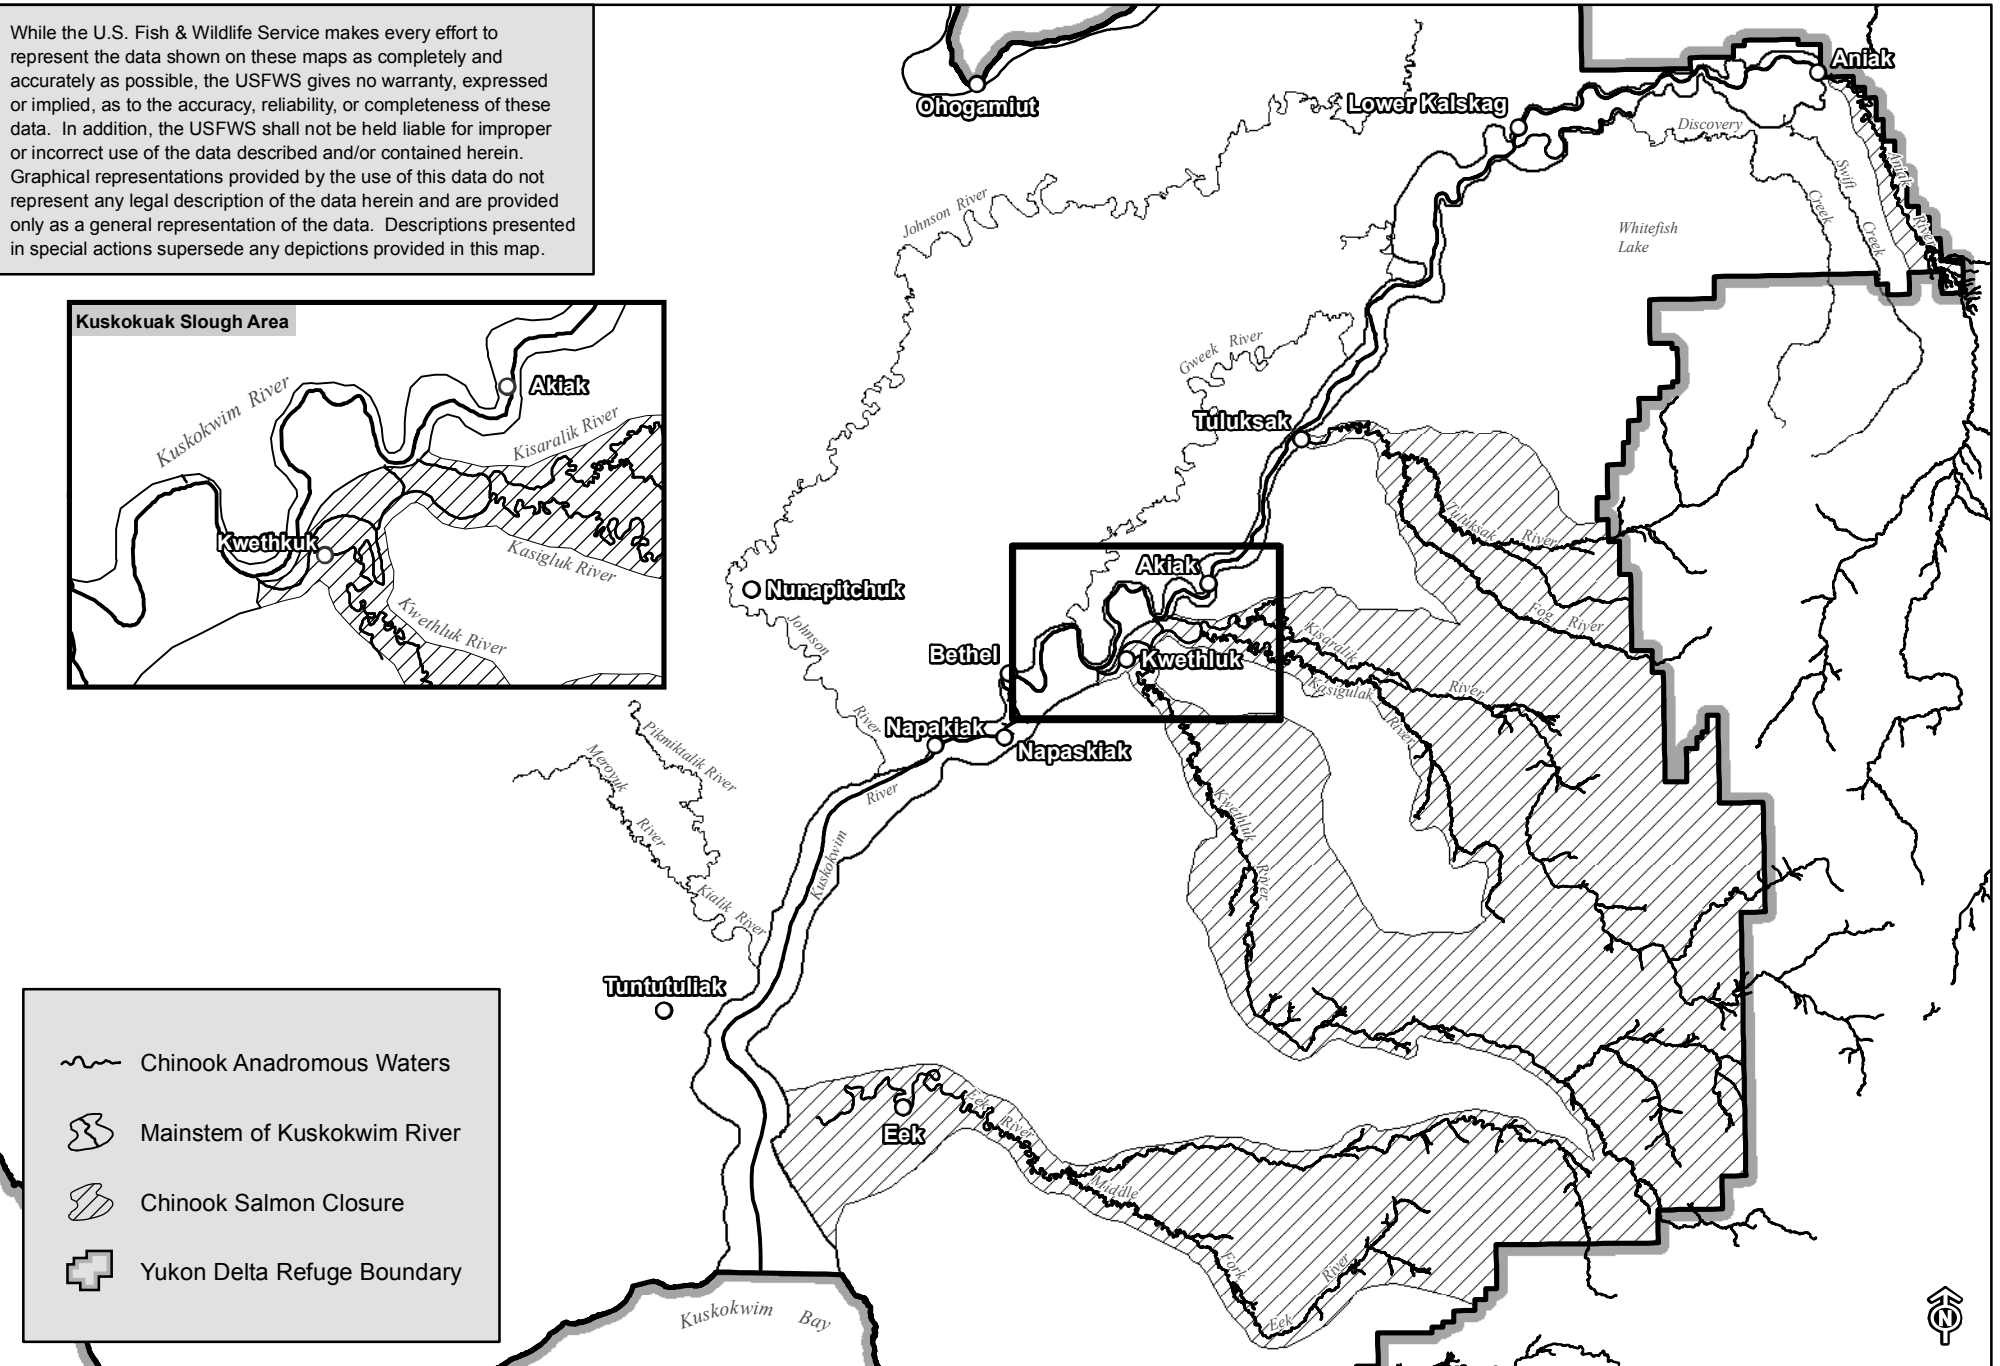

### Yukon Delta National Wildlife Refuge

While the U.S. Fish & Wildlife Service makes every effort to represent the data shown on these maps as completely and accurately as possible, the USFWS gives no warranty, expressed or implied, as to the accuracy, reliability, or completeness of these data. In addition, the USFWS shall not be held liable for improper or incorrect use of the data described and/or contained herein. Graphical representations provided by the use of this data do not represent any legal description of the data herein and are provided only as a general representation of the data. Descriptions presented in special actions supersede any depictions provided in this map.

- Chinook Anadromous Waters
- Mainstem of Kuskokwim River
- Chinook Salmon Closure
- Yukon Delta Refuge Boundary